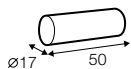

accessories

---

roll cushion